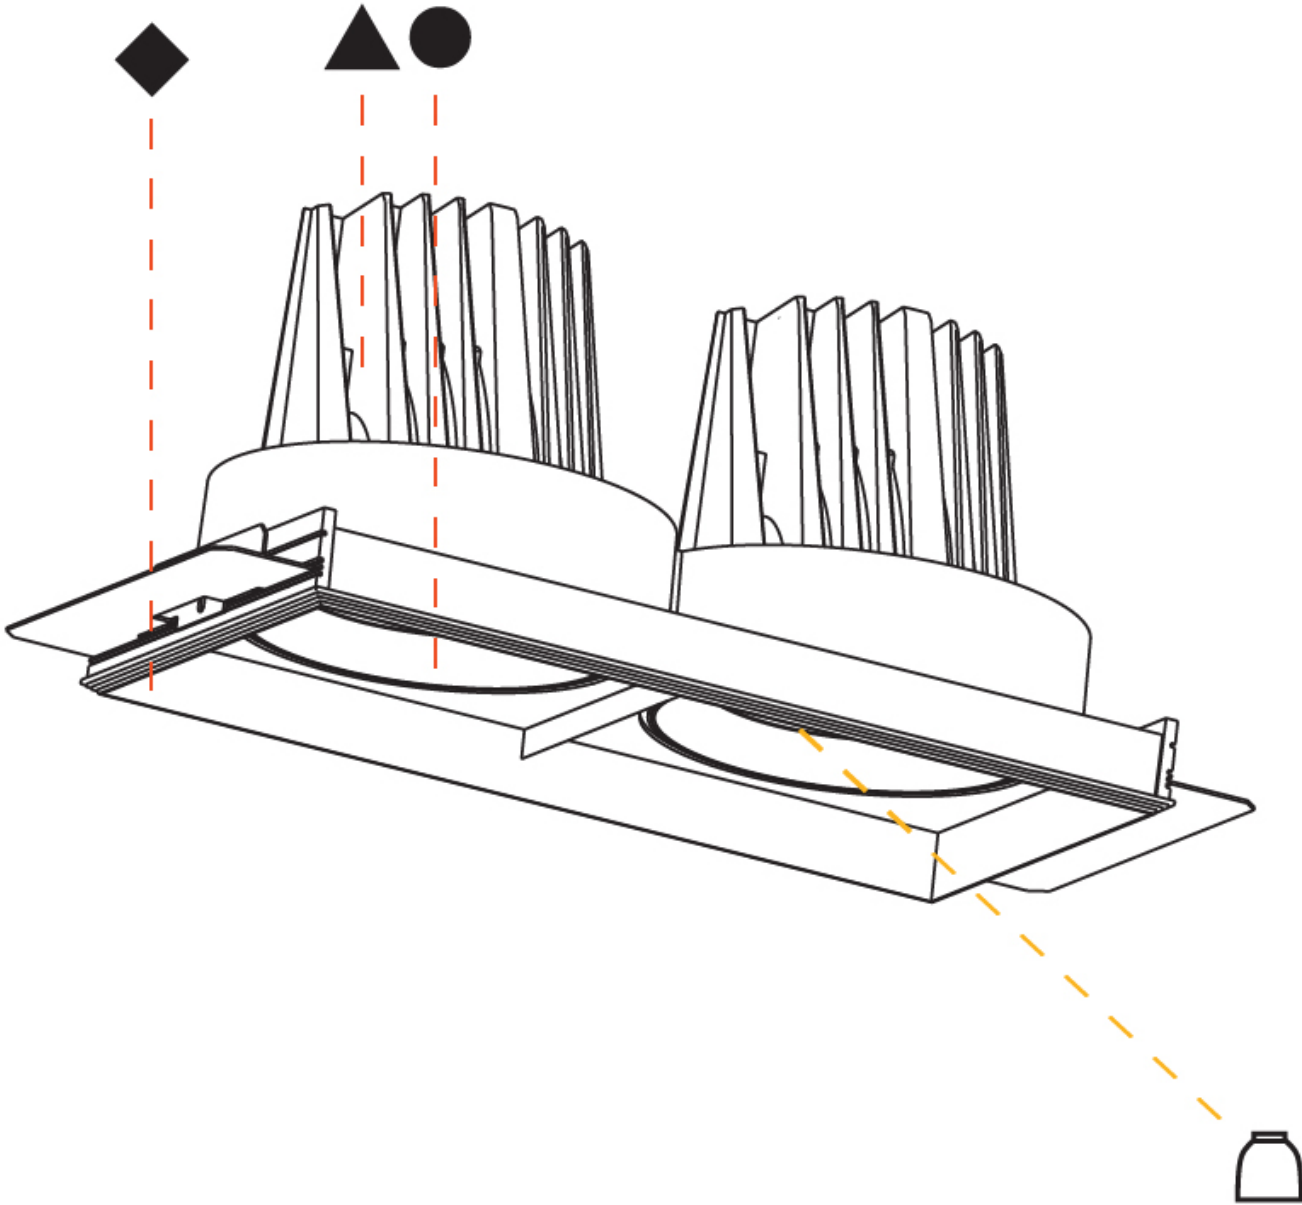

MECHANIQ SQUARE COMFORT DOUBLE TRIMLESS

A35034-

PROJECT	_____
TYPE	_____
SPECIFIER	_____
QUANTITY	_____
DATE	_____

A