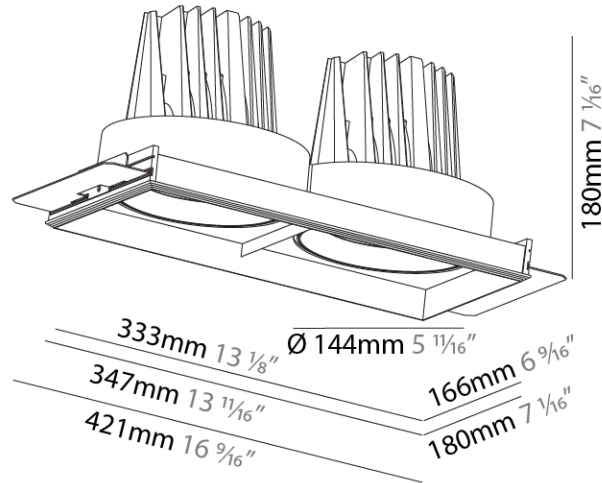

ELECTRICAL

Lamp Type: LED (Zhaga Standard)
Input Wattage (W): 46.3
Total Output Wattage (W): 42
Dimming: Tri-Mode (Non-Dimming and Phase Dimming (120Vac only) and 0-10V Dimming)
Driver Included: Yes
Driver Location: Recessed Housing
Driver Type: Constant Current - Universal
Driver Class: Class 2
Housing: See components
Input Voltage (V): 120 - 277
Constant Current (MA): 700

LED

Number of LEDs: 2
Color Temperature (°K): 2700 / 3000 / 3500 / 4000
Max. Delivered Lumen (lm): 2870 / 2980 / 3136 / 3200
Nominal Lumen (lm): 3330lm
CRI: >90 CRI
Lamp Life (hrs): 50000
Upon Request: Special Color Temperature RGB-W Tunable White Special LED

OPTICAL

Reflector: 8
Adjustability: Rotational 355°; Tilt 30°
Upon Request: Special Beam Angles

RATINGS AND CERTIFICATIONS

Available for international specifications by adding "INT" at the end of the existing Model #. For assistance on 'custom' specifications, contact zteam@zaneen.com. In a constant effort to supply the best product, we reserve the right to change specifications or materials without notice. The most recent specification sheets are found at zaneen.com

IP rating: IP44