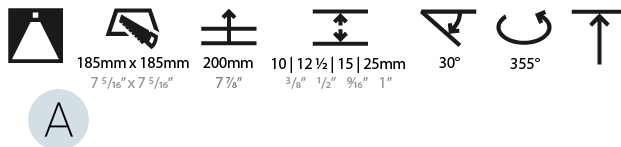

ELECTRICAL

Lamp Type: LED (Zhaga Standard)
Input Wattage (W): 23.1
Total Output Wattage (W): 21.2
Dimming: Tri-Mode (Non-Dimming and Phase Dimming (120Vac only) and 0-10V Dimming)
Driver Included: No
Driver Location: Recessed Housing
Driver Type: Constant Current - Universal
Driver Class: Class 2
Housing: See components
Input Voltage (V): 120 - 277
Constant Current (MA): 700

LED

Number of LEDs: 1
Color Temperature (°K): 2700 / 3000 / 3500 / 4000
Max. Delivered Lumen (lm): 1440 / 1490 / 1568 / 1600
CRI: >90 CRI
Lamp Life (hrs): 50000
Upon Request: Special Color Temperature RGB-W Tunable White Special LED

OPTICAL

Reflector: 8
Adjustability: Rotational 355°; Tilt 30°
Upon Request: Special Beam Angles

RATINGS AND CERTIFICATIONS

Zaneen Group Inc. © 2024, T 1800-388-3382, F 416-247-9319, www.zaneen.com
Certified By: Certified for North American Standards
If you are unable to find the specifications you need, please contact us at the end of the existing Model #. For assistance on 'custom' specifications, contact zteam@zaneen.com.
In order to supply the best product, we reserve the right to change specifications or materials without notice. The most recent specification sheets are found at zaneen.com