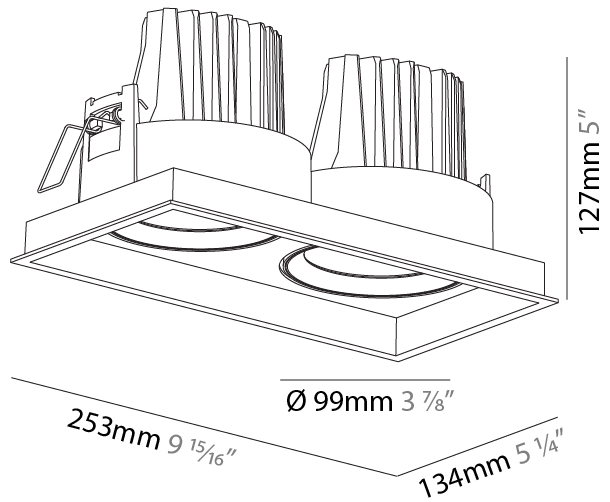

ELECTRICAL

Lamp Type: LED (Zhaga Standard)
Input Wattage (W): 26.4 / 33
Total Output Wattage (W): 24.2 / 29.5
Dimming: Tri-Mode (Non-Dimming and Phase Dimming (120Vac only) and 0-10V Dimming)
Driver Included: No
Driver Location: Recessed Housing
Driver Type: Constant Current - Universal
Housing: See components
Input Voltage (V): 120
Constant Current (MA): 350

LED

Number of LEDs: 2
Color Temperature (°K): 2700 / 3000 / 3500 / 4000
Max. Delivered Lumen (lm): 1670 / 1860 / 2010 / 2050
CRI: >90 CRI
Lamp Life (hrs): 50000

OPTICAL

Reflector°: 8
Adjustability: Rotational 355°; Tilt 30°

RATINGS AND CERTIFICATIONS

Certified By: Certified for North American Standards
IP rating: IP30

Zaneen Group Inc. © 2024, T 1800-388-3382, F 416-247-9319, www.zaneen.com

Available for International specifications by adding 'INT' at the end of the existing Model #. For assistance on 'custom' specifications, contact zteam@zaneen.com. In a constant effort to supply the best product, we reserve the right to change specifications or materials without notice. The most recent specification sheets are found at zaneen.com