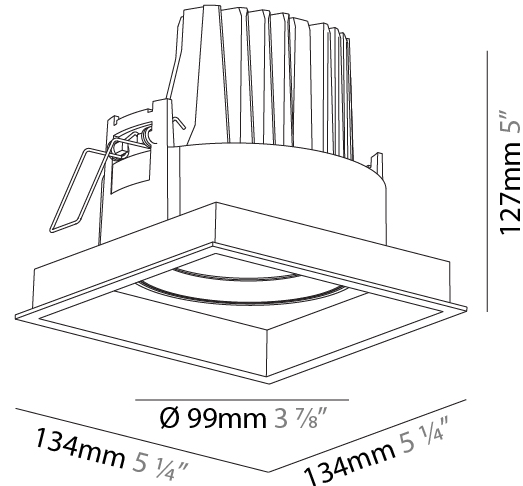

PHYSICAL

Shape: Rectangle
 Diameter (mm): 144
 Diameter (in): 5 11/16
 Length (mm): 347
 Length (in): 13 11/16
 Width (mm): 168
 Width (in): 6 5/8
 Height (mm): 180
 Height (in): 7 1/16
 Ceiling Thickness (mm): 10 / 12.5 / 15 / 25
 Ceiling Thickness (in): 3/8 or 1/2 or 9/16 or 1
 Min. Recessing Depth (mm): 200
 Min. Recessing Depth (in): 7 7/8
 Light Distribution: Downlight
 Weight (kg): 3.944
 Weight (lbs): 8.70
 Fixture Finish: SSR / BKV / CWI / CRY / HAB / UFT / ITA / RUA / FTG / MYG / LOD / PUS / FRO / FUP / KIA / POP / BLS / SPG / MEY / GOH / GUM / CHC / COM / ABZ / JAG / OBR / MOS / ROR
 Fixture Material: Aluminum Die Cast
 Cut-out Measurements: 350mm x 185mm
 Upon Request: Unique Ceiling Thickness

PHYSICAL

Shape: Square
 Length (mm): 134
 Length (in): 5 ¼
 Width (mm): 134
 Width (in): 5 ¼
 Height (mm): 127
 Height (in): 5
 Ceiling Thickness (mm): 10 / 12.5 / 15
 Ceiling Thickness (in): 3/8 or 1/2 or 9/16
 Min. Recessing Depth (mm): 160
 Min. Recessing Depth (in): 6 5/16
 Light Distribution: Adjustable / Downlight
 Weight (kg): 0.8
 Weight (lbs): 1.76
 Fixture Finish: SSR / BKV / CWI / CRY / HAB / UFT / ITA / RUA / FTG / MYG / LOD / PUS / FRO / FUP / KIA / POP / BLS / SPG / MEY / GOH / GUM / CHC / COM / ABZ / JAG / OBR / MOS / ROR
 Fixture Material: Aluminum Die Cast
 Cut-out Measurements: 125mm / 4 5/16" x 125mm / 4 5/16"

RATINGS AND CERTIFICATIONS

Certified By: Certified for North American Standards
 IP rating: IP20

125mm x 125mm 4 15/16" x 4 15/16"	160mm 6 5/16"	10 15 mm 3/16" 9/16"	30°	355°		
A						

MECHANIQ SQUARE COMFORT SINGLE RECESSED