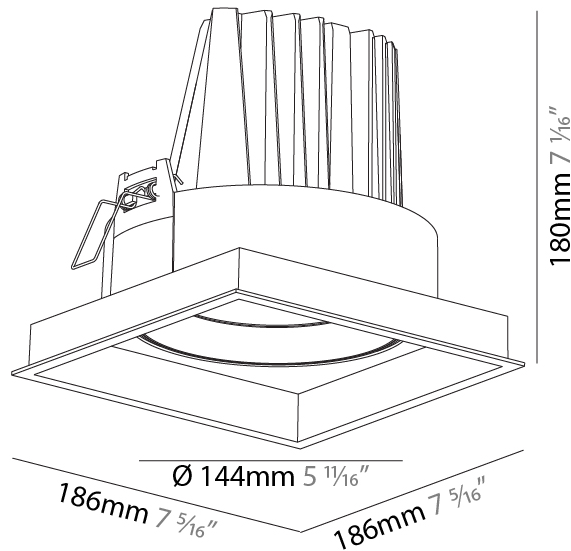

GENERAL

Series: Mechaniq Square Comfort
Subseries: Mechaniq Square Comfort Single
Brand: Prolight
Division: Architectural
Mounting Type: Recessed
Mounting Location: Ceiling
Subcategory: Downlight

PHYSICAL

Diameter (mm): 144
Diameter (in): 5 11/16
Length (mm): 186
Length (in): 7 5/16
Height (mm): 180
Height (in): 7 1/16
Min. Recessing Depth (mm): 260
Min. Recessing Depth (in): 10 1/4
Light Distribution: Downlight
Weight (kg): 1.88
Weight (lbs): 4.14
[Fixture Finish: SSR / BKV / CWI / CRY / HAB / UFT / ITA / RUA / FTG / MYG / LOD / PUS / FRO / FUP / KIA / POP / BLS / SPG / MEY / GOH / GUM / CHC / COM / ABZ / JAG / OBR / MOS / ROR](#)
Fixture Material: Aluminum Die Cast
Cut-out Measurements: 175.00mm / 175.00mm

ELECTRICAL

Lamp Type: LED (Zhaga Standard)
Input Wattage (W): 46.2
Total Output Wattage (W): 42
[Dimming: Tri-Mode (Non-Dimming and Phase Dimming (120Vac only) and 0-10V Dimming)](#)
Driver Included: Yes
Driver Location: External
Driver Type: Constant Current - Universal
Driver Class: Class 2
Input Voltage (V): 120 - 277
Constant Current (MA): 1050

LED

Number of LEDs: 1
[Color Temperature (°K): 2700 / 3000 / 3500 / 4000](#)
Max. Delivered Lumen (lm): 3694.3(12°)/3431.9(24°)/3401.6(40°)
Nominal Lumen (lm): 4240
CRI: >90 CRI
Lamp Life (hrs): 50000

OPTICAL

[Reflector°: 12 / 24 / 40 / 58](#)
Adjustability: Rotational 355°; Tilt 30°

RATINGS AND CERTIFICATIONS

Certified By: Certified for North American Standards
IP rating: IP44