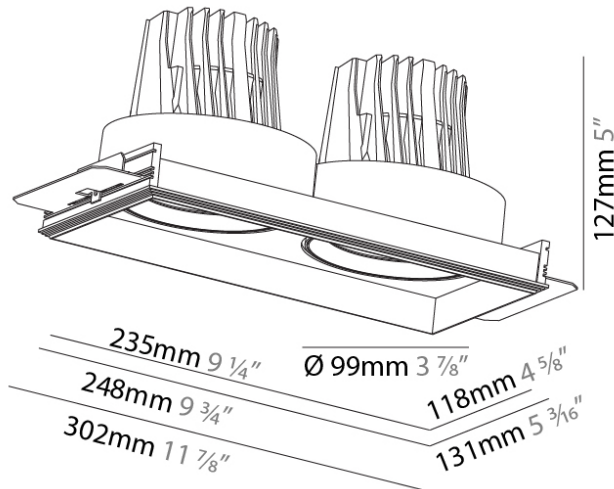

PHYSICAL

Shape: Square
 Length (mm): 180
 Length (in): 7 1/16
 Width (mm): 180
 Width (in): 7 1/16
 Height (mm): 180
 Height (in): 7 1/16
 Ceiling Thickness (mm): 10 / 12 / 15 / 25
 Ceiling Thickness (in): 3/8 or 1/2 or 9/16 or 1
 Min. Recessing Depth (mm): 200
 Min. Recessing Depth (in): 7 7/8
 Light Distribution: Adjustable / Downlight
 Weight (kg): 2.114
 Weight (lbs): 4.65
 Fixture Finish: SSR / BKV / CWI / CRY / HAB / UFT / ITA / RUA / FTG / MYG / LOD / PUS / FRO / FUP / KIA / POP / BLS / SPG / MEY / GOH / GUM / CHC / COM / ABZ / JAG / OBR / MOS / ROR
 Fixture Material: Aluminum Die Cast
 Cut-out Measurements: 185mm / 7 5/16" x 185mm / 7 5/16"
 Upon Request: Unique Ceiling Thickness

PHYSICAL

Shape: Rectangle
 Diameter (mm): 99
 Diameter (in): 3 7/8
 Length (mm): 249
 Length (in): 9 13/16
 Width (mm): 131
 Width (in): 5 3/16
 Height (mm): 127
 Height (in): 5
 Ceiling Thickness (mm): 10 / 12.5 / 15 / 25
 Ceiling Thickness (in): 3/8 or 1/2 or 9/16 or 1
 Min. Recessing Depth (mm): 140
 Min. Recessing Depth (in): 5 1/2
 Light Distribution: Downlight
 Weight (kg): 1.637
 Weight (lbs): 3.61
 Fixture Finish: SSR / BKV / CWI / CRY / HAB / UFT / ITA / RUA / FTG / MYG / LOD / PUS / FRO / FUP / KIA / POP / BLS / SPG / MEY / GOH / GUM / CHC / COM / ABZ / JAG / OBR / MOS / ROR
 Fixture Material: Aluminum Die Cast
 Cut-out Measurements: 252mm / 9 15/16" - 135mm / 5 5/16"
 Upon Request: Unique Ceiling Thickness

OPTICAL

Reflector: 18 / 26 / 40
 Adjustability: Rotational 355°; Tilt 30°
 Upon Request: Special Beam Angles

RATINGS AND CERTIFICATIONS

Available for international specifications by adding 'INTL' at the end of the existing Model #. For assistance on 'custom' specifications, contact zteam@zaneen.com. In a constant effort to supply the best product, we reserve the right to change specifications or materials without notice. The most recent specification sheets are found at zaneen.com
 IP rating: IP44