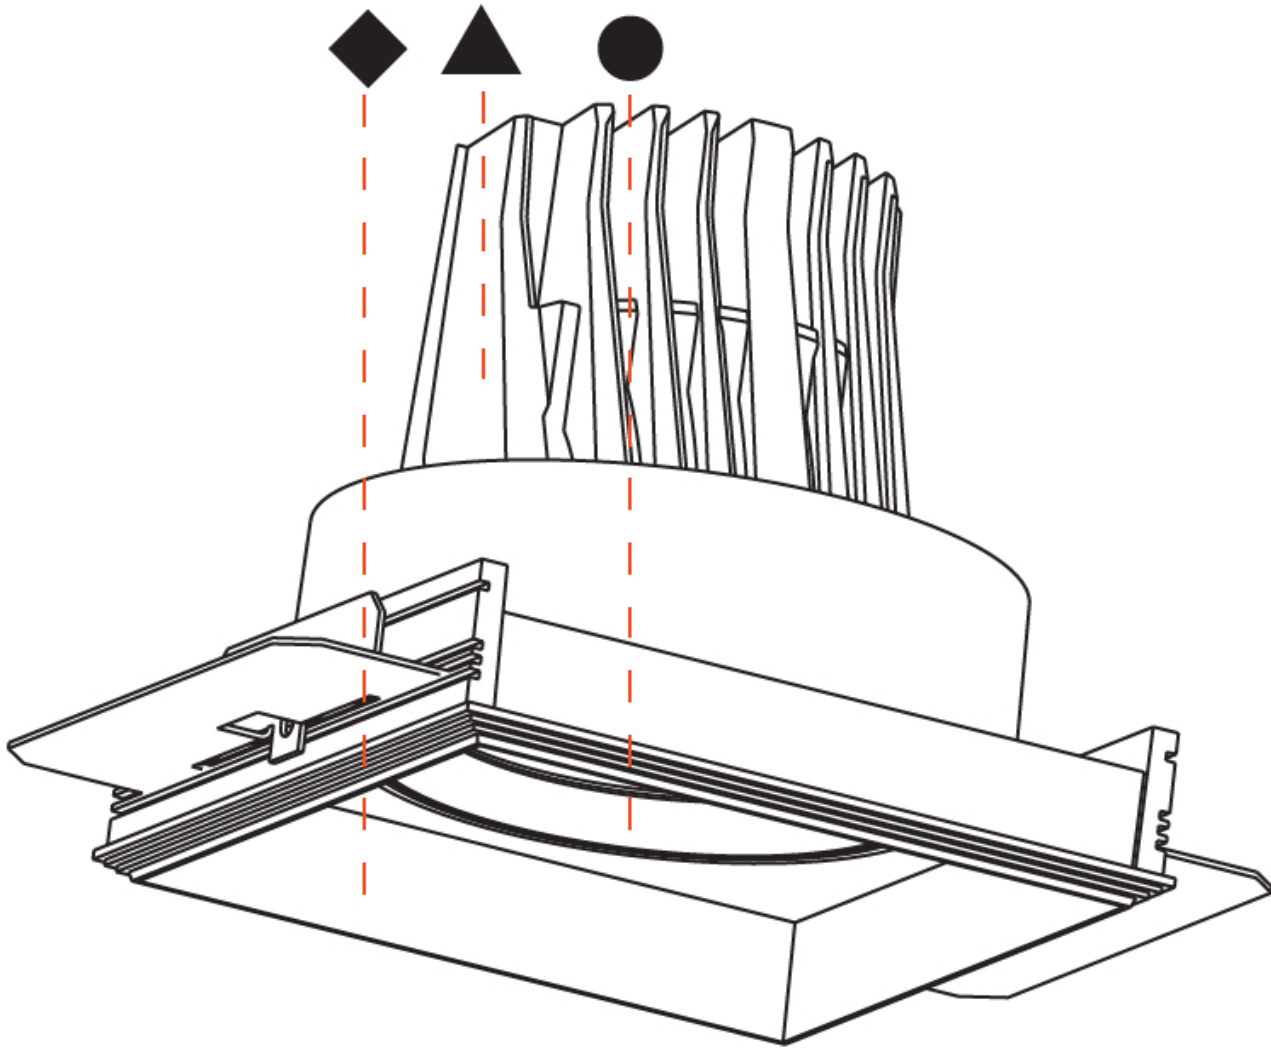

MECHANIQ SQUARE COMFORT SINGLE TRIMLESS

A35013-

PROJECT _____

TYPE _____

SPECIFIER _____

QUANTITY _____

DATE _____

A