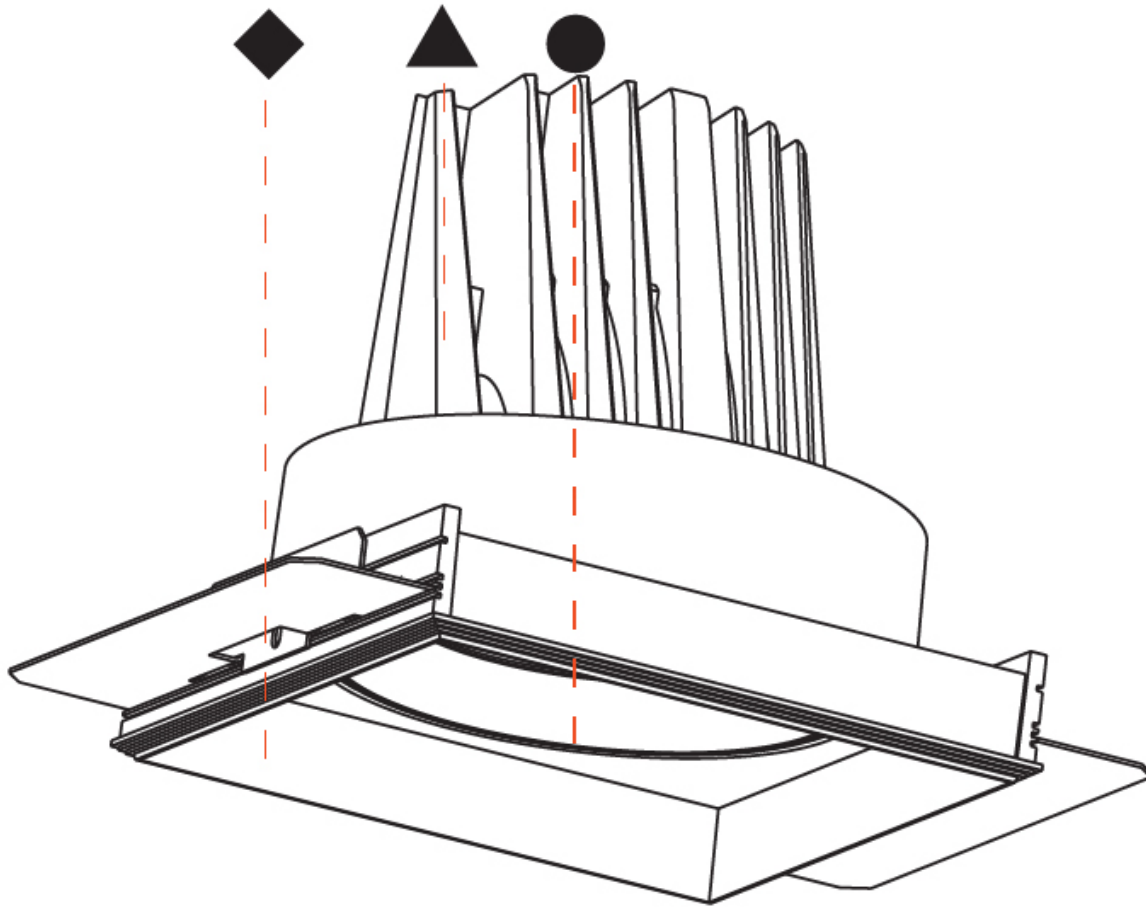

MECHANIQ SQUARE COMFORT SINGLE TRIMLESS

A35019-

PROJECT

TYPE

SPECIFIER

QUANTITY

DATE

A