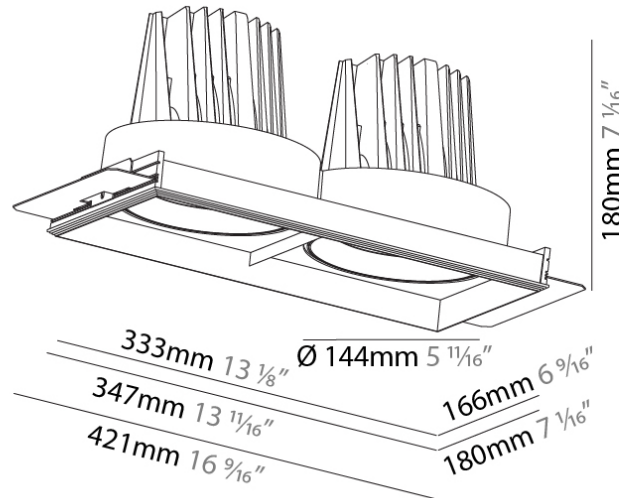

RATINGS AND CERTIFICATIONS

3382, F 416-247-9319, www.zaneen.com
Certified by Intertek for North American standards. At the end of the existing Model #. For assistance on 'custom' specifications, contact zteam@zaneen.com.
In a constant effort to supply the best product, we reserve the right to change specifications or materials without notice. The most recent specification sheets are found at zaneen.com
IP rating: IP20